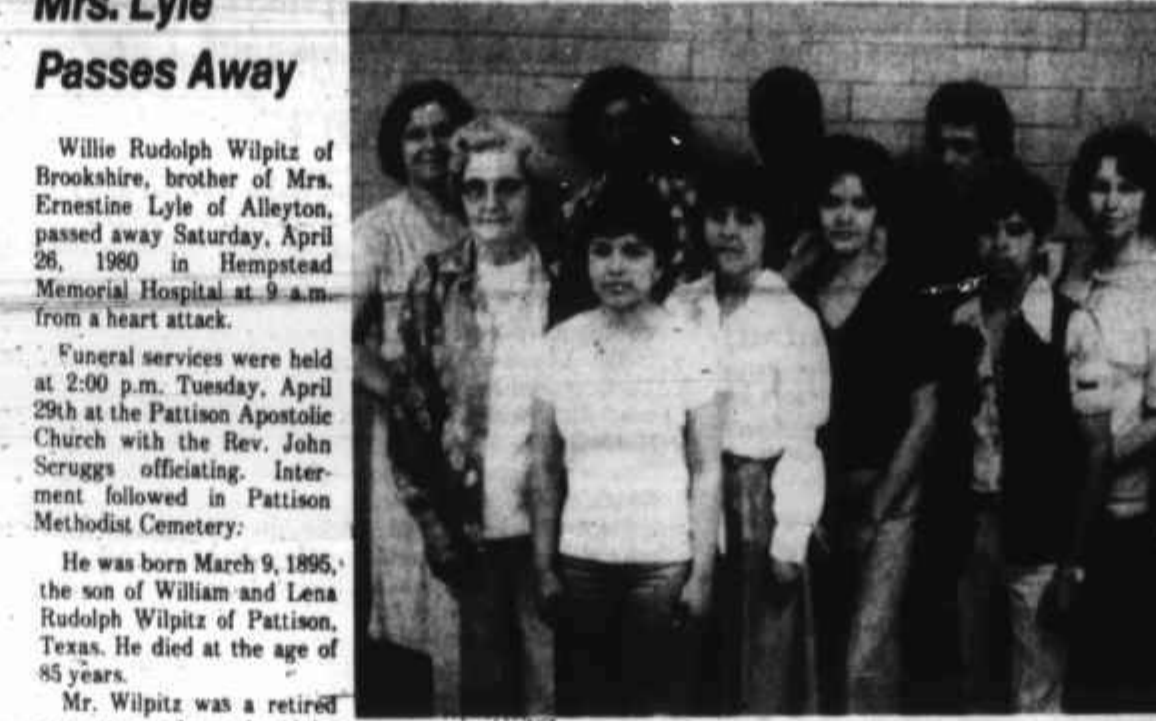

"Four-Day" Week Returning to WCJC This Summer

"The Four-Day Week" returns to the campus of Wharton County Junior College in Wharton for students enrolled in college credit summer daytime classes...

Brother Of Mrs. Lyle Passes Away

Willie Rudolph Wilpitz of Brookshire, brother of Mrs. Ernestine Lyle of Alleton, passed away Saturday, April 26, 1980 in Hempstead Memorial Hospital...

Authorized Sales & Service For RCA

Webb's Electronics 109 N. Walnut Eagle Lake, Texas 234-2166

Headlight Classifieds really pay off - 234-7753

Dennis Schroeder representing Mutual of Omaha. For All Your Health, Accident, Life, Income Protection, Supplemental Health and Cancer Insurance.

Attend the Church of Your Choice

- CHURCH OF CHRIST, ROCK ISLAND BAPTIST CHURCH, OUR LADY OF GUADALUPE CATHOLIC CHURCH, CHRIST EPISCOPAL CHURCH, LEBANON METHODIST CHURCH, GRACE LUTHERAN, ST. MARY'S CHURCH, HOME & GARDEN MANUFACTURED HOMES, EAGLE LAKE GOSPEL, FIRST ASSEMBLY OF GOD, FIRST BAPTIST CHURCH, HOLY CROSS CHURCH, CHURCH OF CHRIST, GREATER ST. LOUIS BAPTIST CHURCH, WESLEYAN, ROCK ISLAND METHODIST CHURCH, BOWEN BAPTIST CHURCH, WESLEYAN, WESLEYAN.

Home & Garden Manufactured Homes is the modern new sales center in Rosenberg. The woman of the house will appreciate the beautiful and spacious kitchen arrangements...

Adult Education Classes

The Rice Consolidated District cooperates with Wharton County Junior College in promoting adult education in the Rice District area. Among those attending evening classes this year at Eagle Lake Middle School are: first row, left to right, Margie Soa, Maria Trevino, Ricardo Fuentes, Irene Salazar, Teacher, second row, (l. to r.), Emma Odell, Oralia Torres, Maria Gonzalez, third row, (l. to r.), Marie Argo, Teacher, Elzardo Castillo, Leroy Aldridge.

Interior Decorating Class

Learn to use the basic principles of design in various interior treatments. A full 3-week course both in studio and in the field-day and evening classes completion will be guaranteed. High tuition and be assigned a teacher in Eagle Lake and surrounding area.

South Texas CC Has New Vacation Guide

The South Texas Chamber of Commerce is predicting a better than average year for area tourist attractions and has just published another annual edition of its popular vacation guide to help make the prediction come true.

Cindy Kingsley Honoree At Bridal Luncheon

Miss Cindy Kingsley, bride-elect of Carl Jones, was honored with a linen shower and luncheon on April 11 in the home of Kay and Richard Clifton. After a few lovely gifts of linen were opened, the guests were invited to poolside tables brightly decorated in spring colors of green and pink centered with white daisies.

For All Your Insurance Needs

Call Robert and Maxine Griffith Eagle Lake and Strickland Insurance Agencies Office at 222 East Main Phone 234-2609

- Now Drug Store, Pink's Variety, City of Eagle Lake, Spanglers Hardware, Ashby Oil & Mead Company, The Eagle Lake Headlight, Schneider LPO, Waterman & Company, The First National Bank, Eagle Lake Ministerial Alliance.

City Mgr. Reports On Current City Improvement Programs

City Manager T. J. Smith presented the program for the Eagle Lake Rotary Club last Wednesday (May 7) with a summary of current activities and improvements in the city and a discussion on some of the projects in the immediate future.

Smith noted that the city will be joining other taxing entities in the county in the Countywide Tax Assessment Board and on January 1, 1982 all properties will be listed with the board on a 100% basis and the taxing entities will set the percentage of tax collection to be made on the assessment.

City Gets $10,145 Sales Tax Check

State Comptroller Bob Bullock Monday said May rebates to Texas cities of the one-percent city sales tax will amount to $58.7 million. Bullock said that while most cities will receive a larger check this month compared to the same period last year he doesn't believe it's because the state's economy is growing at a robust pace.

COMING SOON! ADMINISTRATIVE ACTION LINE

ADMINISTRATIVE ACTION LINE. The club voted to accept...

Last 7 Days to Save up to 18% on Lenox China and Oxford Bone China and 15% on Lenox Crystal